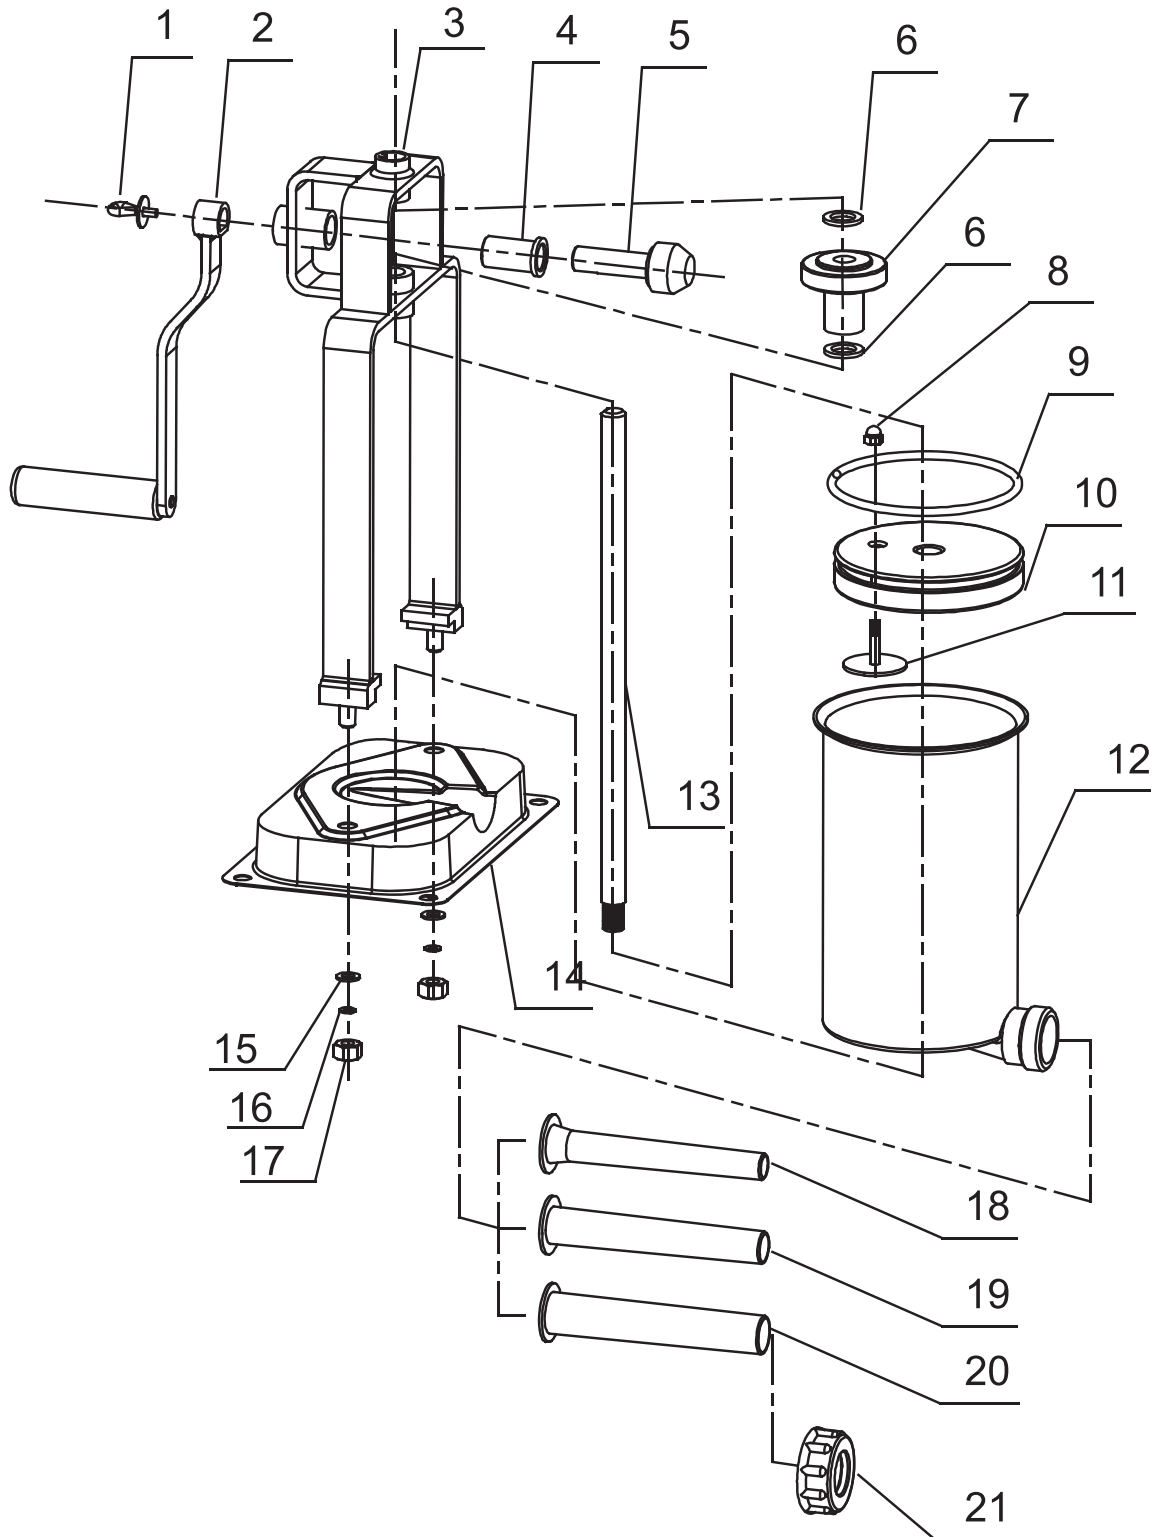

Parts Breakdown

Item 13729

Parts Breakdown

Item 13729

Item No.	Description	Position	Item No.	Description	Position	Item No.	Description	Position
72327	Handle Wing Nut for 13729	1	72335	O-Ring Piston Gasket for 13729	9	72341	Base Washer for 13729	15
72328	Handle for 13729	2	72336	Piston for 13729	10	72343	Base Nut for 13729	17
72329	Stuffer Frame for 13729	3	72337	Air Release Valve for 13729	11	16823	Stuffing Tube Set for 13729	18 - 20
72330	Horizontal Gear Bushing for 13729	4	72338	Stuffer Cylinder for 13729	12	14580	Ring Lock for 13729	21
14581	Gear Set for 13729	5, 7	72339	Center Thread Rod for 13729	13			
72334	Release Valve Nut for 13729	8	72340	Stuffer Base for 13729	14			